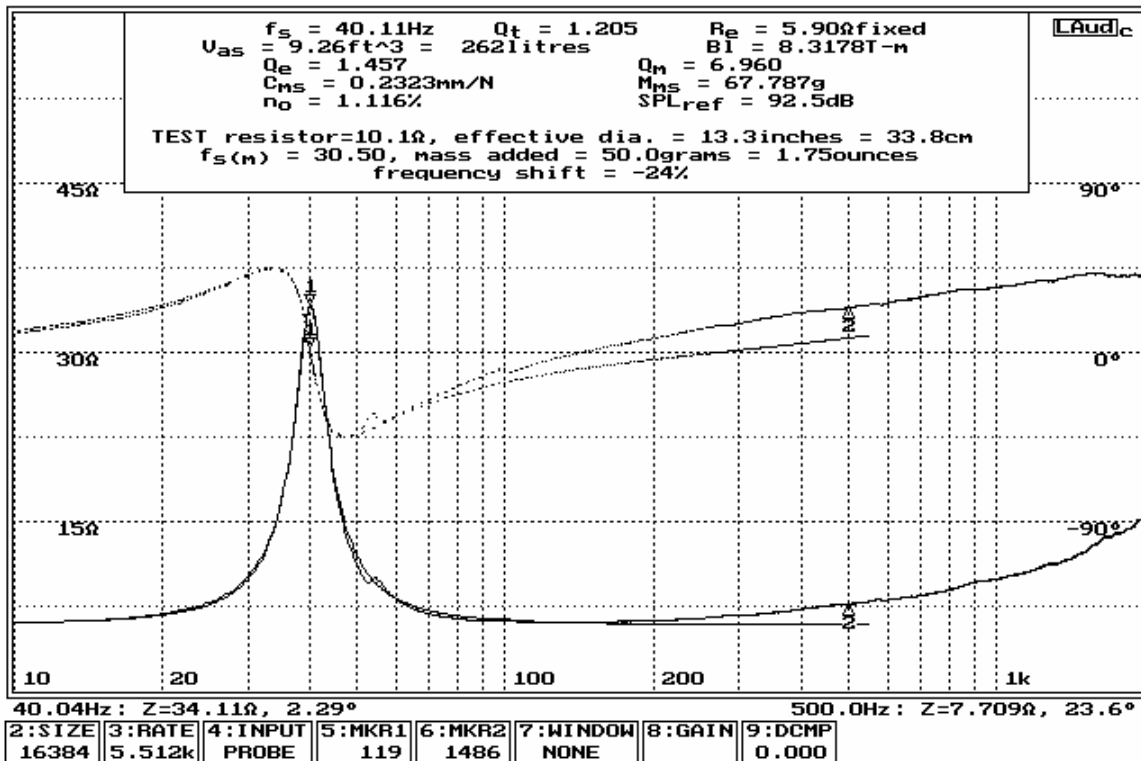

acquired: 08:03:00 8/01/2006
Eminence Alpha 15A : Driver 1

Liberty Audiosuite

acquired: 08:42:58 8/01/2006
Eminence Alpha 15A : Driver 2

Liberty Audiosuite