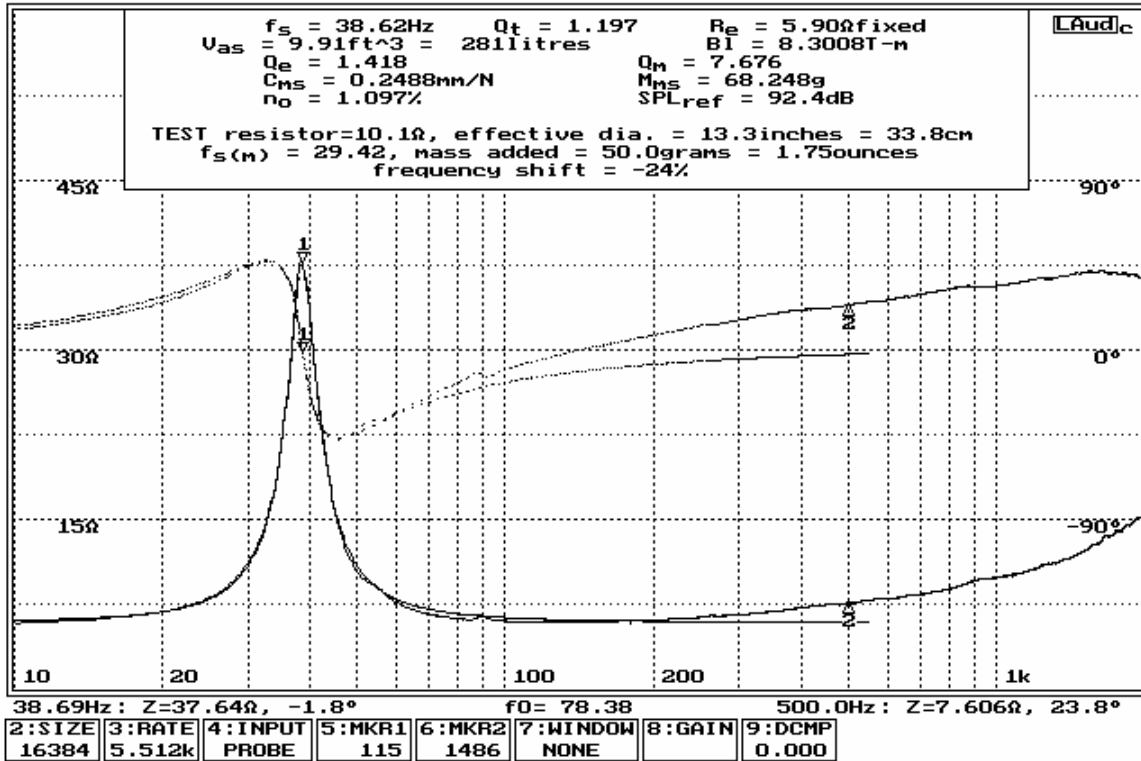

Liberty Audiosuite

acquired: 09:14:46 8/01/2006
 Eminence Alpha 15A : Driver 4

Liberty Audiosuite