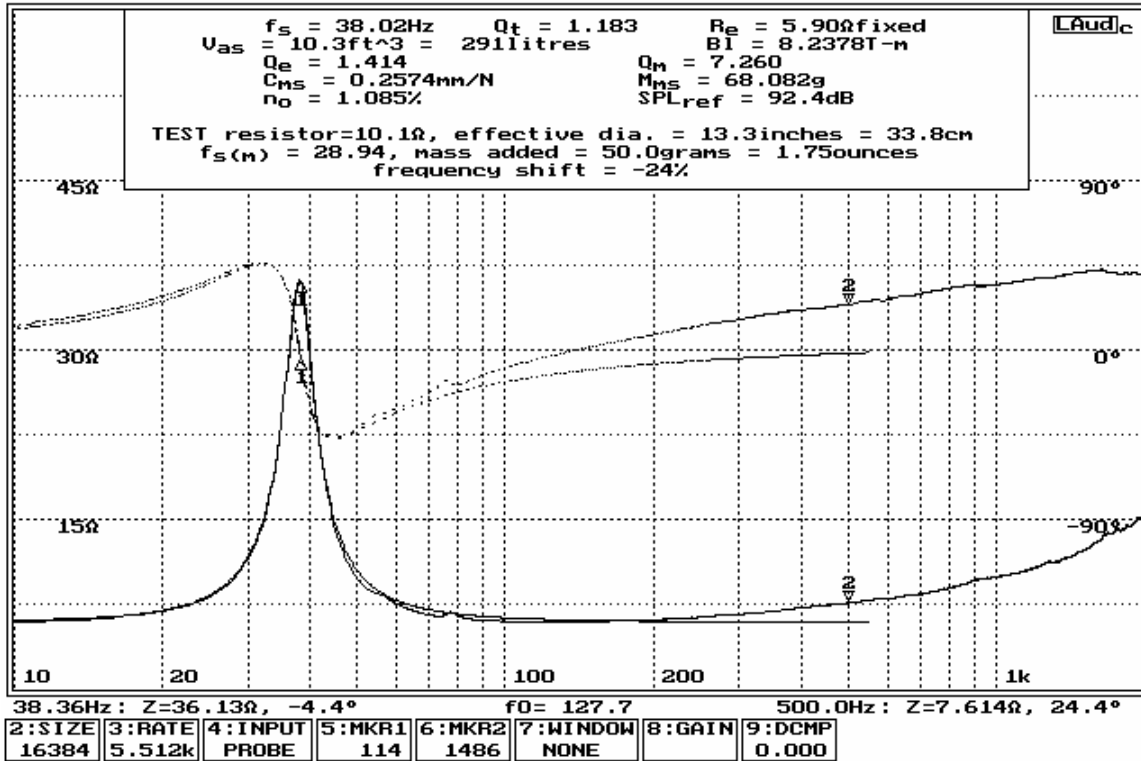

acquired: 08:03:00 8/01/2006
Eminence Alpha 15A : Driver 1

Liberty Audiosuite

acquired: 08:42:58 8/01/2006
Eminence Alpha 15A : Driver 2

Liberty Audiosuite