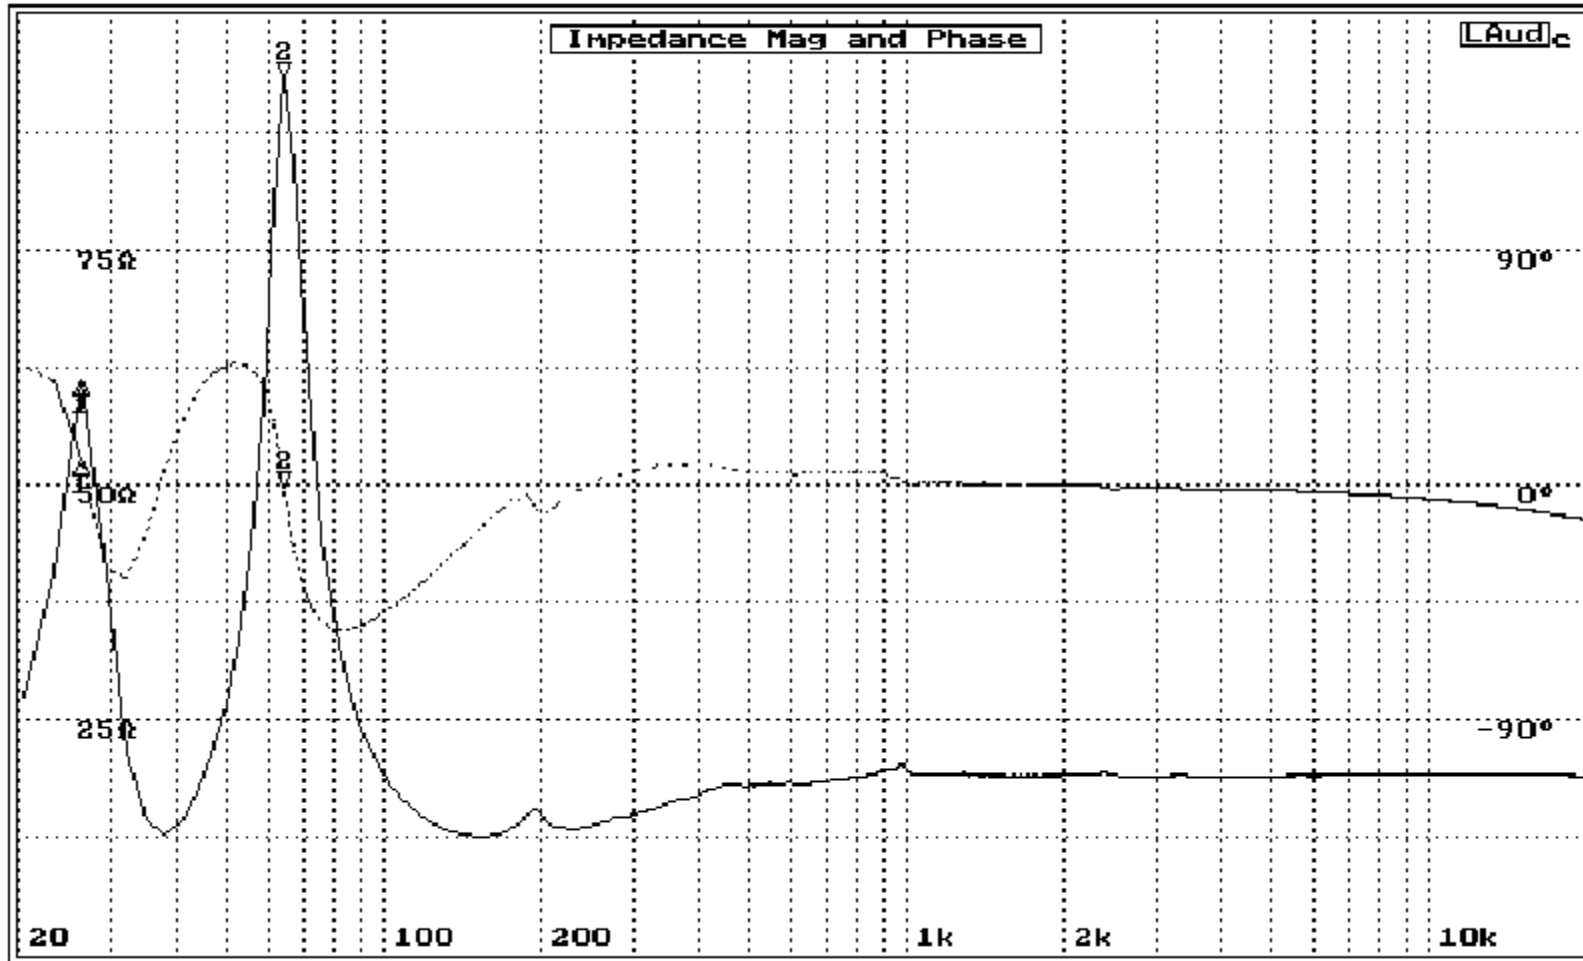

acquired: 19:44:53 5/08/2002

Liberty Audiosuite

Fostex FE-208 Sigma : System impedance (BSC used, 2" long port, 0.2 lb/ft^3)

26.37Hz: Z=61.20 Ω , 9.85° f0= 55.72 64.45Hz: Z=93.46 Ω , -1.2°

| | | | | | | | |
|---------|---------|----------|---------|---------|-----------|---------|---------|
| 2: SIZE | 3: RATE | 4: INPUT | 5: MKR1 | 6: MKR2 | 7: WINDOW | 8: GAIN | 9: DCMP |
| 16384 | 48.0k | PROBE | 9 | 22 | NONE | | 0.000 |