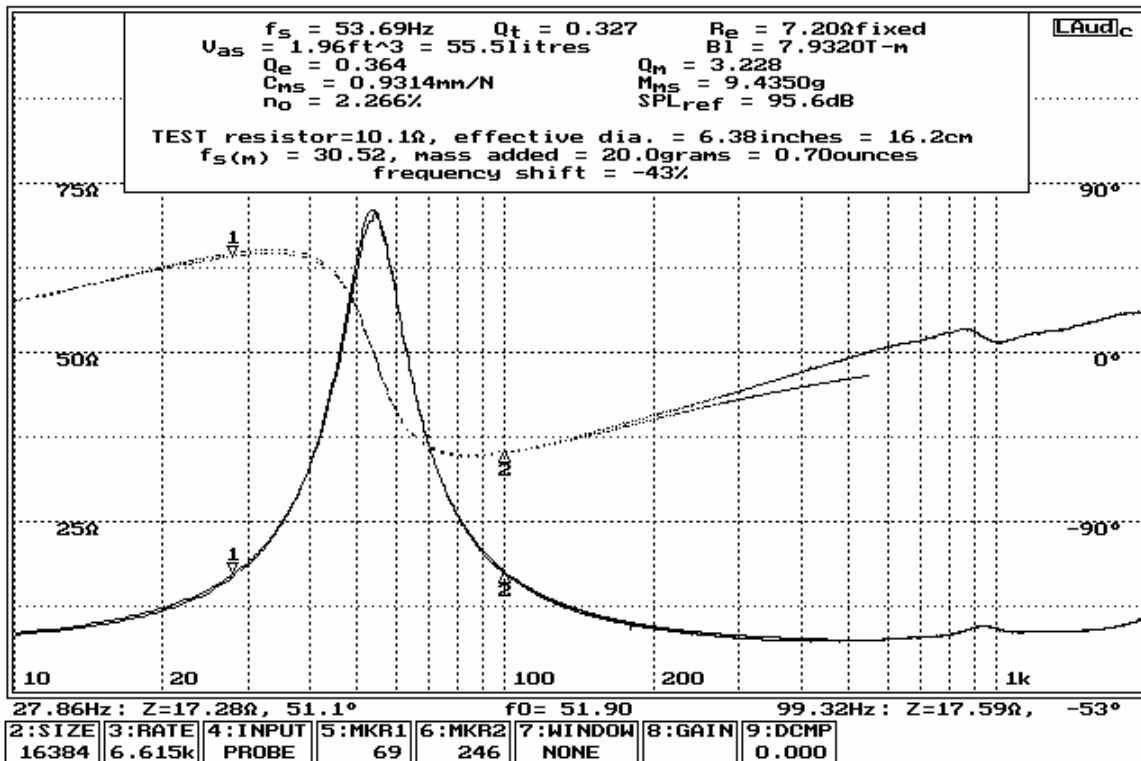

acquired: 19:26:23 5/26/2004
Lowther PM6A : T/S Parameters (Brand New) Driver #1

Liberty Audiosuite

acquired: 19:36:48 5/26/2004
Lowther PM6A : T/S Parameters (Brand New) Driver #2

Liberty Audiosuite