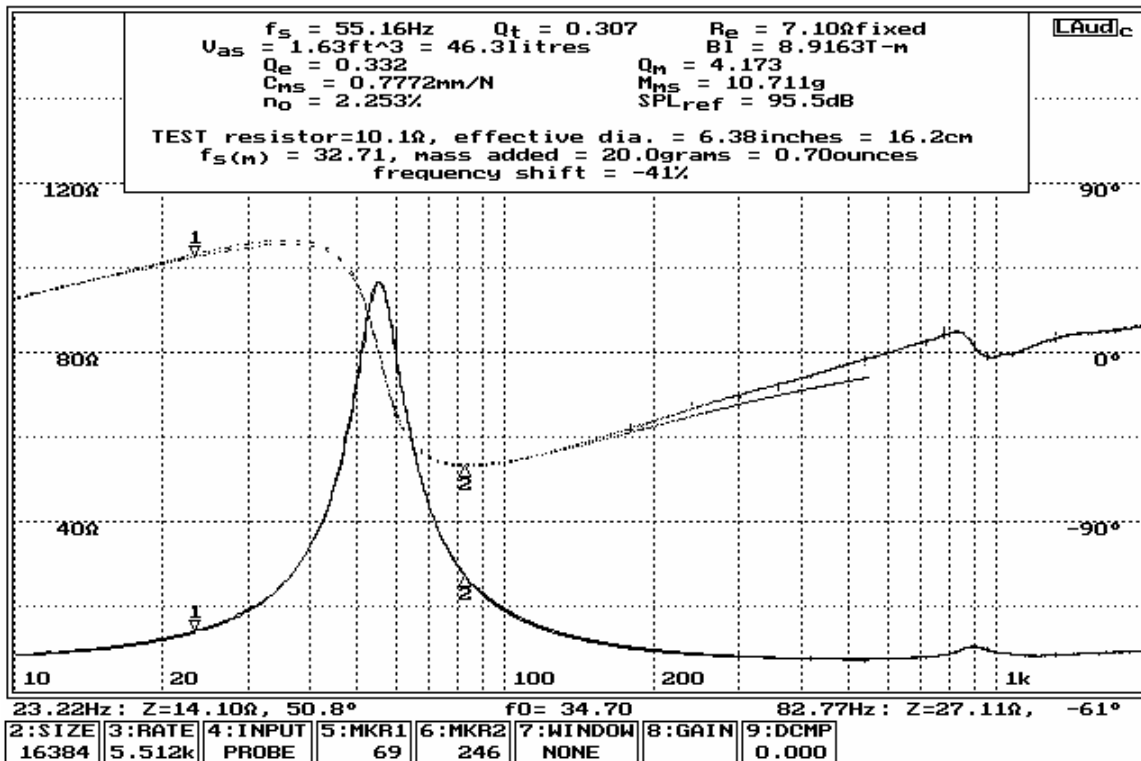

acquired: 19:51:05 10/08/2002
Lowther DX2 : T/S Parameters (120 hr break-in) Driver #1

Liberty Audiosuite

acquired: 19:59:03 10/08/2002
Lowther DX2 : T/S Parameters (120 hr break-in) Driver #2

Liberty Audiosuite