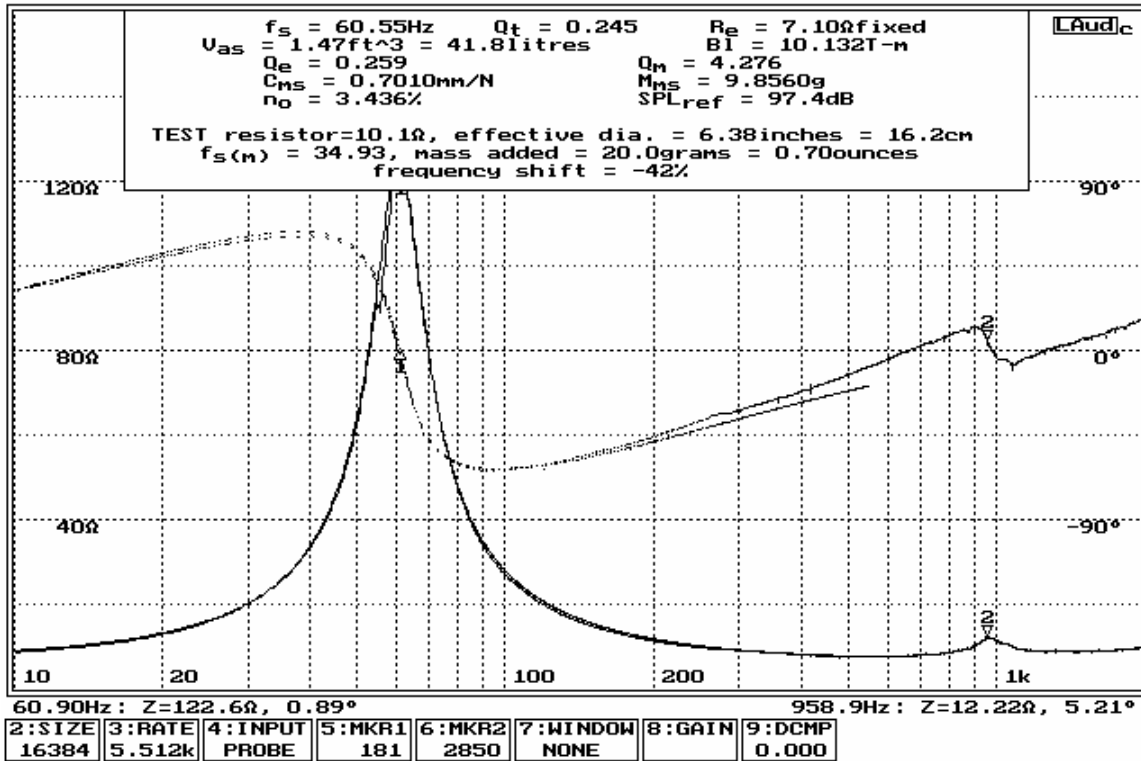

acquired: 20:07:03 9/09/2002
Lowther DX3 : T/S Parameters (120 hr break-in) Driver #1

Liberty Audiosuite

acquired: 15:42:19 9/09/2002
Lowther DX3 : T/S Parameters (120 hr break-in) Driver #2

Liberty Audiosuite