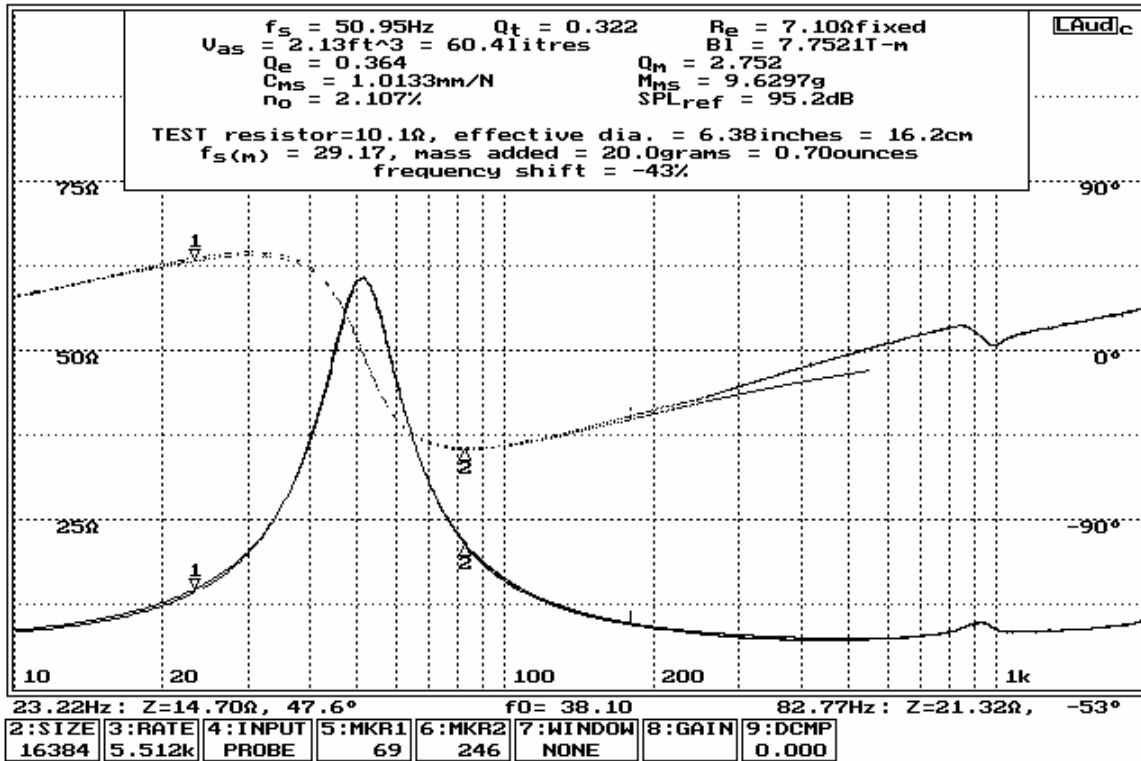

Liberty Audiosuite

acquired: 20:18:07 3/30/2004
 Lowther PM2C : T/S Parameters (Brand New) Driver #2

Liberty Audiosuite

acquired: 19:26:23 5/26/2004
 Lowther PM6A : T/S Parameters (Brand New) Driver #1

Liberty Audiosuite