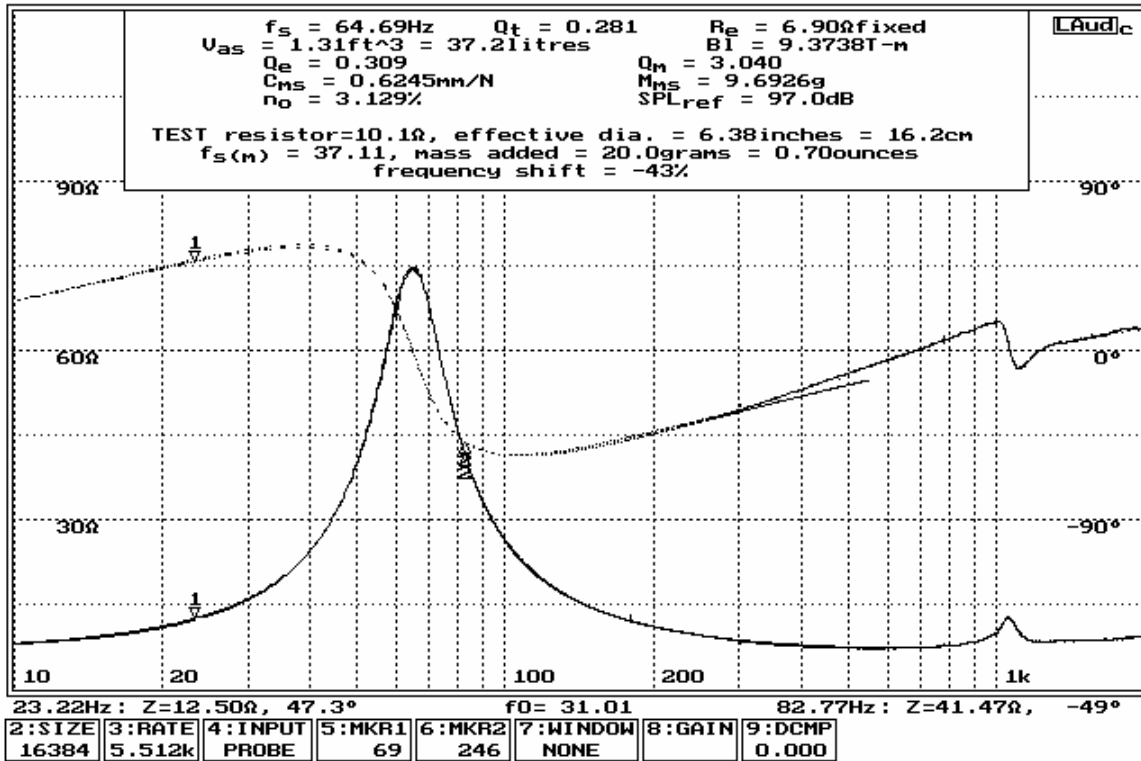

acquired: 20:09:03 3/30/2004
Lowther PM2C : T/S Parameters (Brand New) Driver #1

Liberty Audiosuite

acquired: 20:18:07 3/30/2004
Lowther PM2C : T/S Parameters (Brand New) Driver #2

Liberty Audiosuite