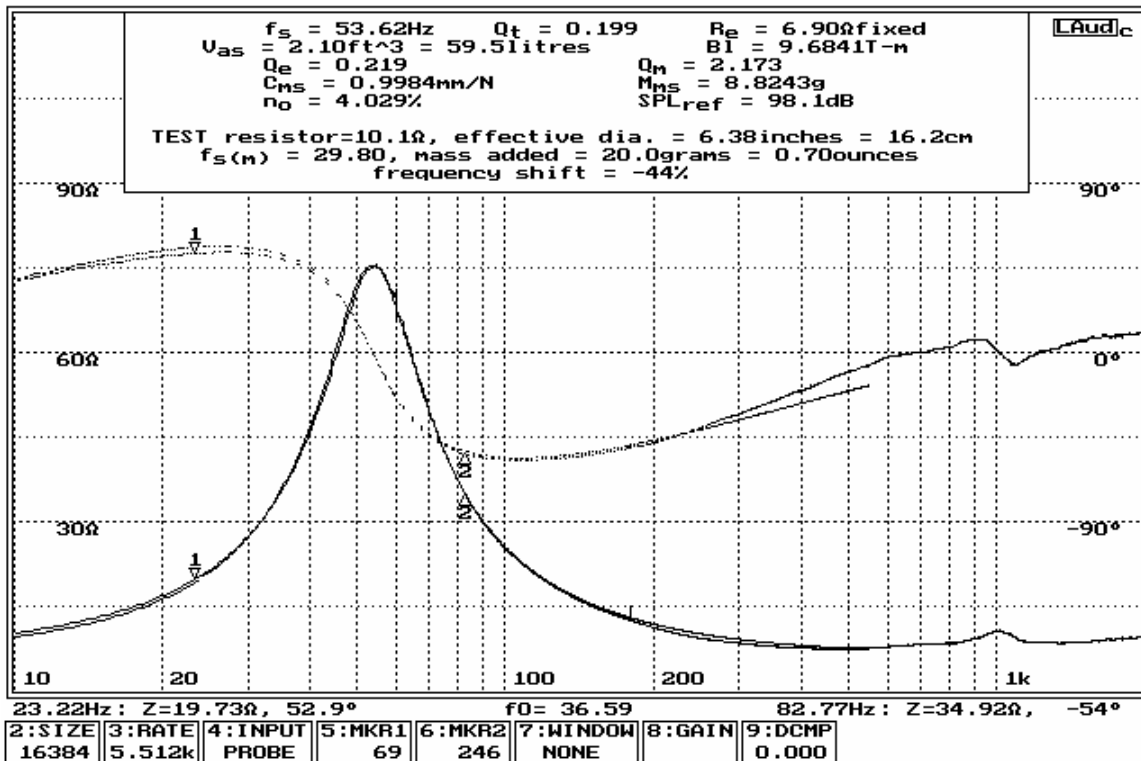

Liberty Audiosuite

acquired: 19:51:05 10/08/2002
 Lowther DX2 : T/S Parameters (120 hr break-in) Driver #1

Liberty Audiosuite

acquired: 19:59:03 10/08/2002
 Lowther DX2 : T/S Parameters (120 hr break-in) Driver #2