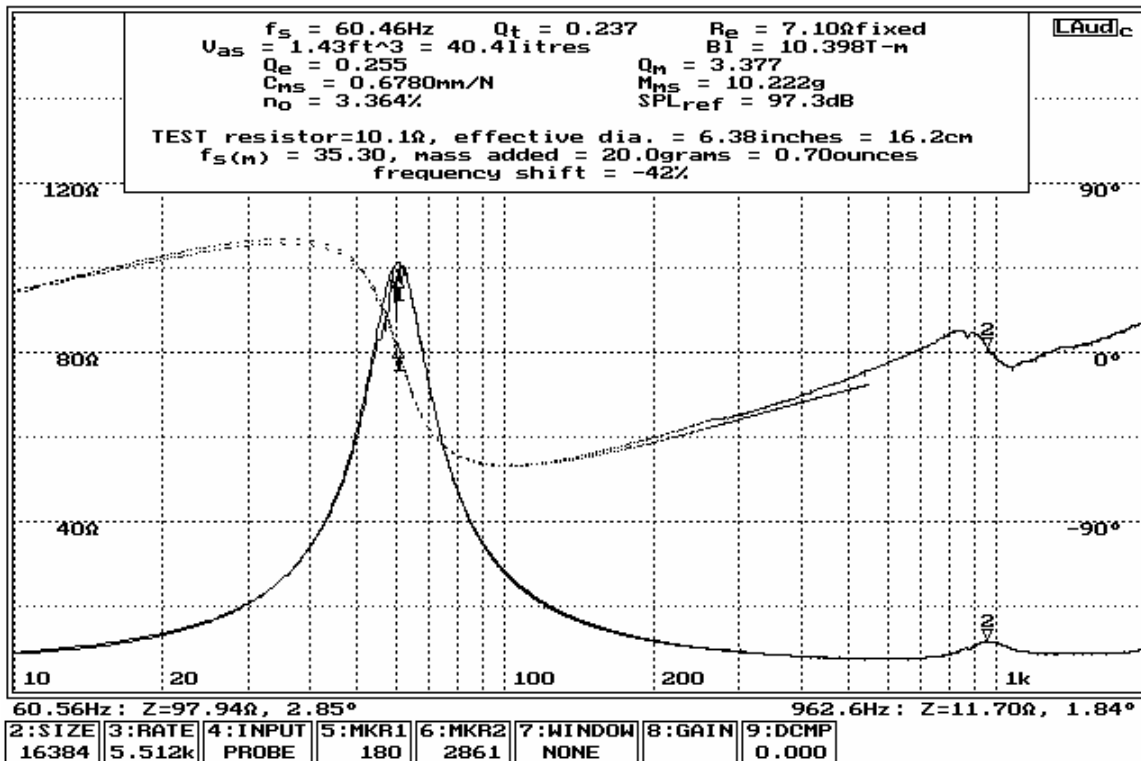

acquired: 20:07:03 9/09/2002
Lowther DX3 : T/S Parameters (120 hr break-in) Driver #1

Liberty Audiosuite

acquired: 15:42:19 9/09/2002
Lowther DX3 : T/S Parameters (120 hr break-in) Driver #2

Liberty Audiosuite