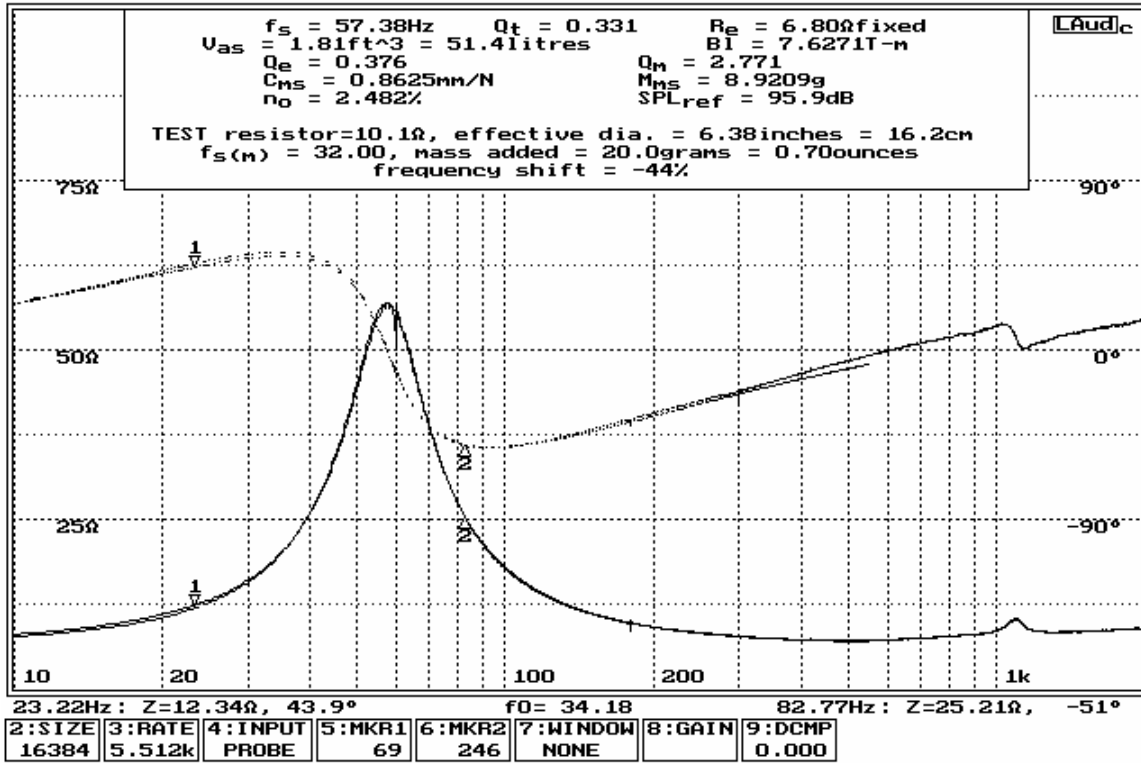

acquired: 16:18:09 1/23/2004
 Lowther PM6C : T/S Parameters (Brand New) Driver #1

Liberty Audiosuite

acquired: 16:34:02 1/23/2004
 Lowther PM6C : T/S Parameters (Brand New) Driver #2

Liberty Audiosuite

acquired: 20:09:03 3/30/2004
 Lowther PM2C : T/S Parameters (Brand New) Driver #1