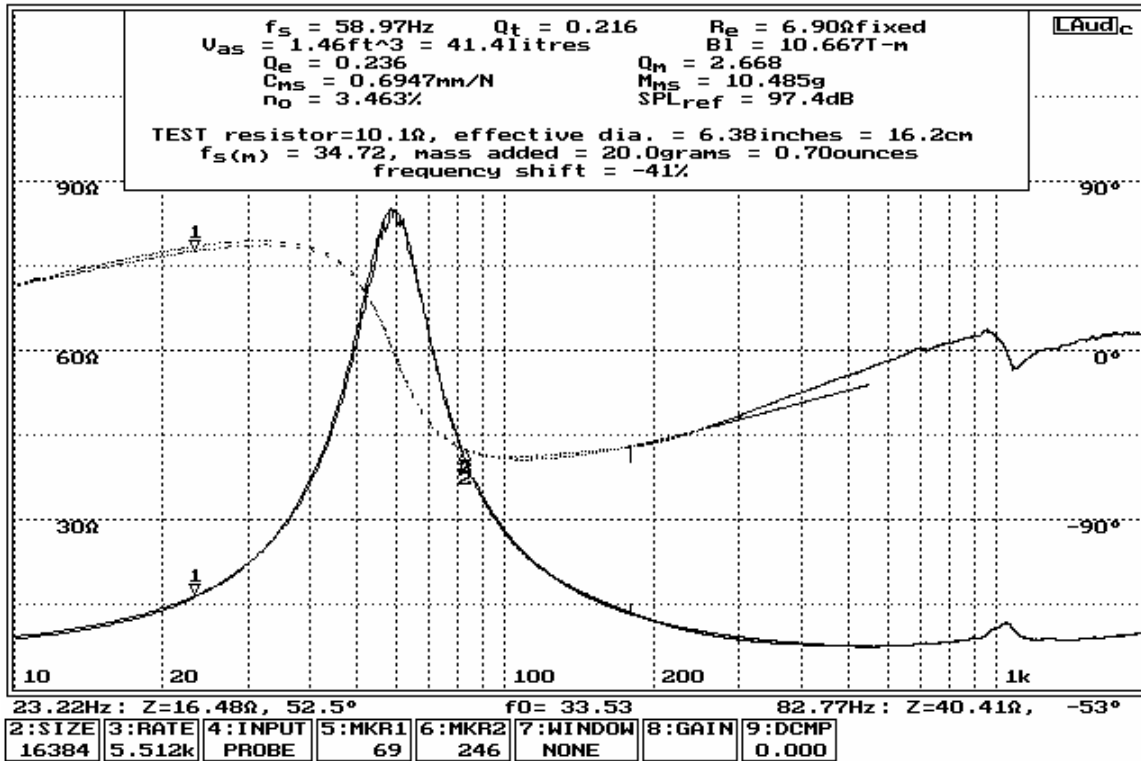

acquired: 11:25:40 3/27/2004
Lowther PM2A : T/S Parameters (Brand New) Driver #1

Liberty Audiosuite

acquired: 11:35:12 3/27/2004
Lowther PM2A : T/S Parameters (Brand New) Driver #2

Liberty Audiosuite