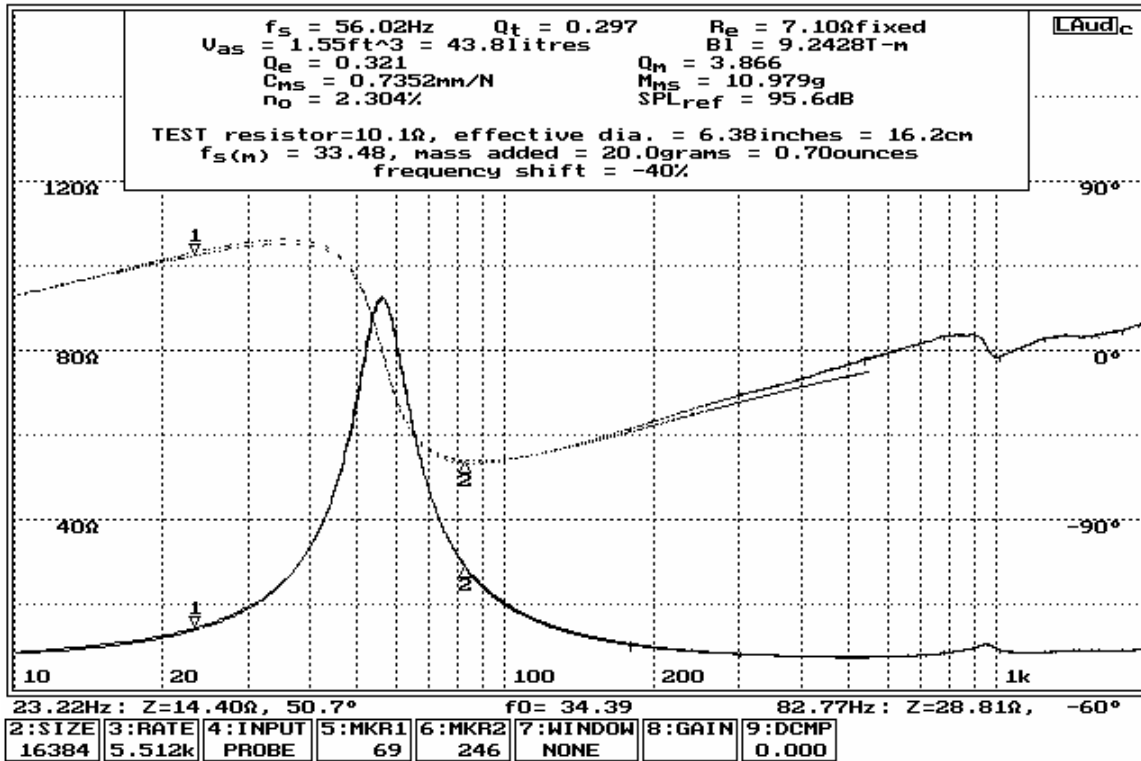

Liberty Audiosuite

acquired: 19:51:05 10/08/2002
 Lowther DX2 : T/S Parameters (120 hr break-in) Driver #1

Liberty Audiosuite

acquired: 19:59:03 10/08/2002
 Lowther DX2 : T/S Parameters (120 hr break-in) Driver #2