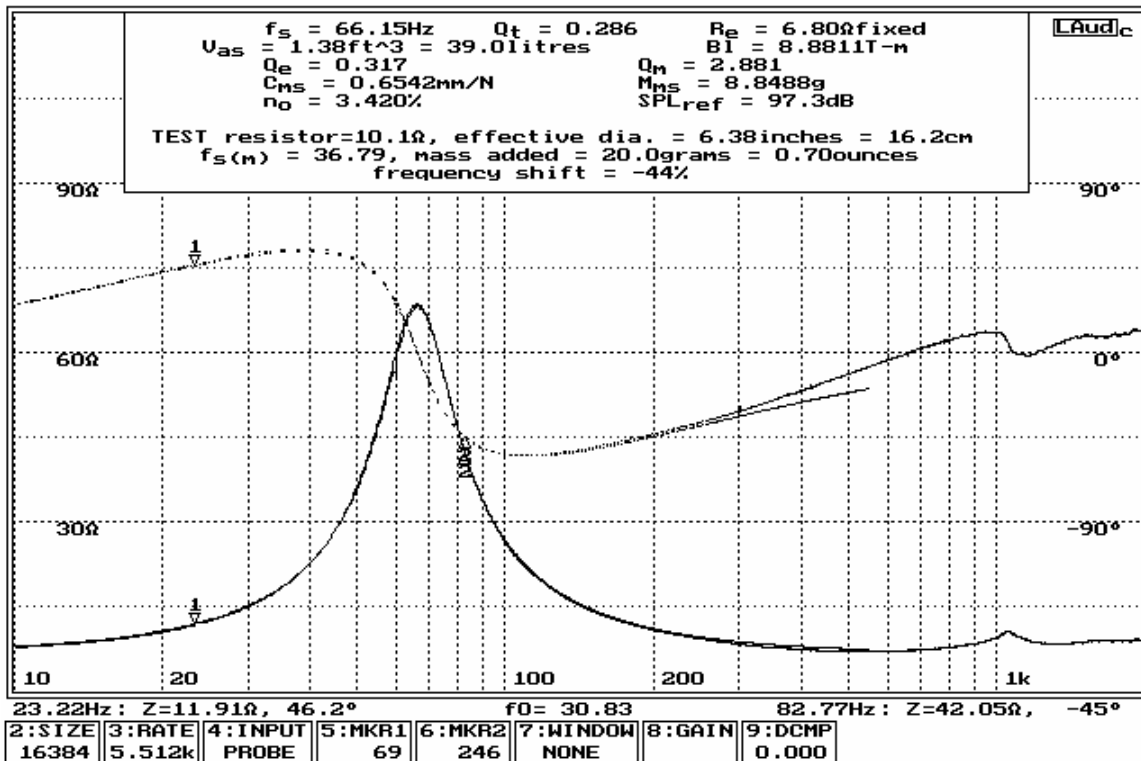

acquired: 20:09:03 3/30/2004
Lowther PM2C : T/S Parameters (Brand New) Driver #1

Liberty Audiosuite

acquired: 20:18:07 3/30/2004
Lowther PM2C : T/S Parameters (Brand New) Driver #2

Liberty Audiosuite