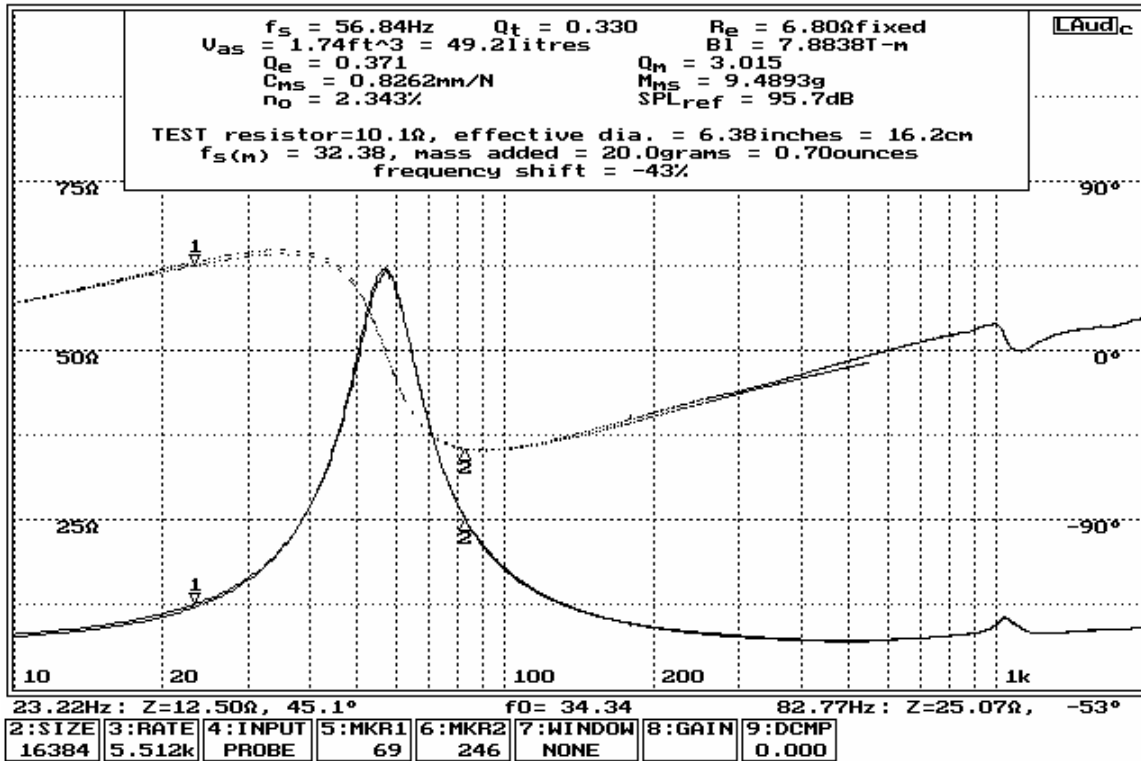

acquired: 16:18:09 1/23/2004
 Lowther PM6C : T/S Parameters (Brand New) Driver #1

Liberty Audiosuite

acquired: 16:34:02 1/23/2004
 Lowther PM6C : T/S Parameters (Brand New) Driver #2

Liberty Audiosuite

acquired: 20:09:03 3/30/2004
 Lowther PM2C : T/S Parameters (Brand New) Driver #1