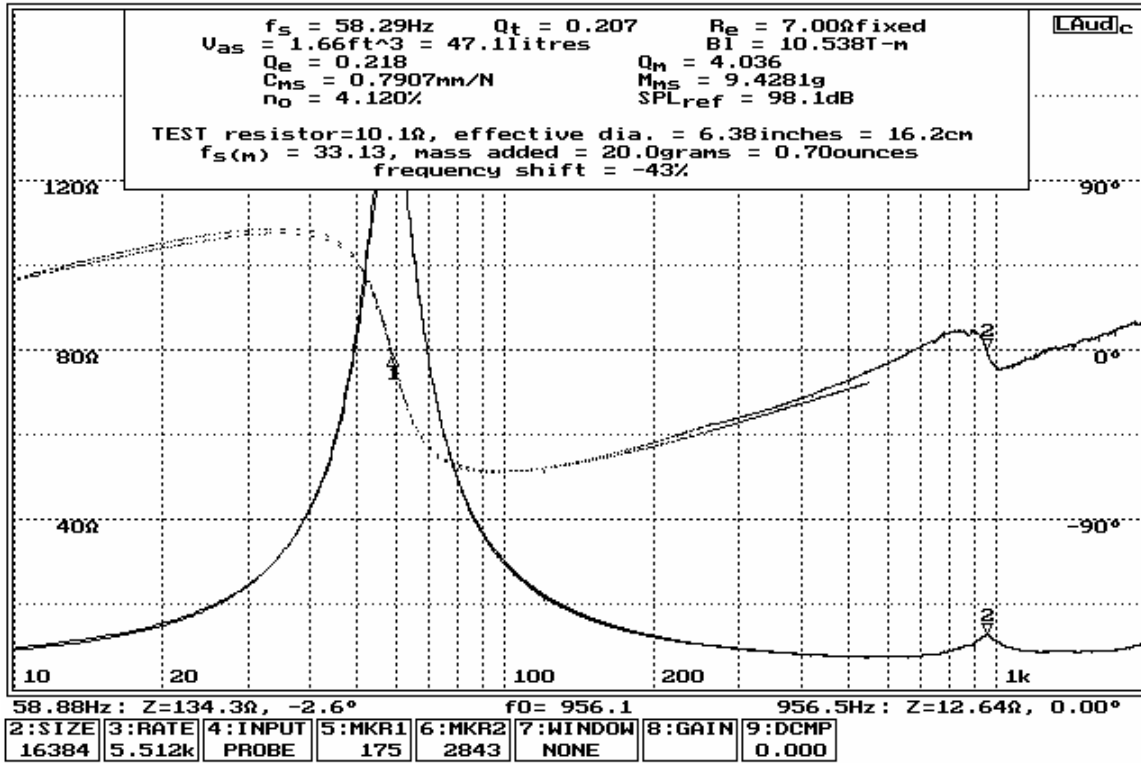

acquired: 10:31:45 9/09/2002
Lowther DX4 : T/S Parameters (120 hr break-in) Driver #1

Liberty Audiosuite

acquired: 10:39:41 9/09/2002
Lowther DX4 : T/S Parameters (120 hr break-in) Driver #2

Liberty Audiosuite